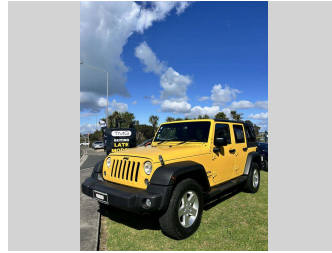

2015 Jeep Wrangler UNLIMITED SPORT

Purchase Price **\$34,845**

Includes GST
Excludes on-road costs of \$895

Finance may be available on this vehicle. Ask one of our friendly staff for more information.

Gain peace of mind with Mechanical Breakdown Insurance. **Ask us how.**

Top features

None Listed

Body Style
4 door, SUV / 4x4

Odometer
83,700 km

Engine
3600 cc

Fuel Type
Petrol

Transmission
Automatic

Wheels
-